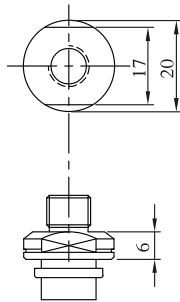

VACUUM PAD SET SCREW

EN-SF-20~30-M5
EN-SB-20-M5
EN-SBL-20-M5
EN-SBM-35-M5

EN-SF-20~30-M5W
EN-SB-20-M5W
EN-SBL-20-M5W
EN-SBM-35-M5W

EN-SF-20~30-1/8W
EN-SB-20-1/8W
EN-SBL-20-1/8W
EN-SBM-35-1/8W

EN-SF-20~30-1/8M
EN-SB-20-1/8M
EN-SBL-20-1/8M
EN-SBM-35-1/8M

EN-SB-25-1/8W

EN-SB-25-1/8M

EN-SF-40-1/8W
EN-SB-30~40-1/8W
EN-SBL-30~40-1/8W

EN-SF-40-1/8M
EN-SB-30~40-1/8M
EN-SBL-30~40-1/8M

EN-SF-50-1/8W
EN-SB-50-1/8W

EN-SF-50-1/8M
EN-SB-50-1/8M

EN-SF-50-1/4W
EN-SB-50-1/4W

EN-SF-50-1/4M
EN-SB-50-1/4M

VACUUM PAD SET SCREW

EN-PS-3B-M4
EN-PS-4B-M4
EN-PSL-3.5B-M4

EN-PS-2~18-M4
EN-SF-8~15-M4

EN-SF-8~15-M5W
EN-PS-2~18-M5W

EN-PS-3B-M3
EN-PS-4B-M3
EN-PSL-3.5B-M3

EN-PS-3B-M5
EN-PS-4B-M5