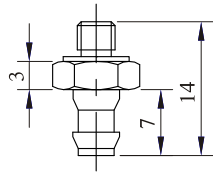

VACUUM PAD SET SCREW

EN-SF-20~30-M5
EN-SB-20-M5
EN-SBL-20-M5
EN-SBM-35-M5

EN-SF-20~30-M5W
EN-SB-20-M5W
EN-SBL-20-M5W
EN-SBM-35-M5W

EN-SF-20~30-1/8W
EN-SB-20-1/8W
EN-SBL-20-1/8W
EN-SBM-35-1/8W

EN-SF-20~30-1/8M
EN-SB-20-1/8M
EN-SBL-20-1/8M
EN-SBM-35-1/8M

EN-SB-25-1/8W

EN-SB-25-1/8M

EN-SF-40-1/8W
EN-SB-30~40-1/8W
EN-SBL-30~40-1/8W

EN-SF-40-1/8M
EN-SB-30~40-1/8M
EN-SBL-30~40-1/8M

EN-SF-50-1/8W
EN-SB-50-1/8W

EN-SF-50-1/8M
EN-SB-50-1/8M

EN-SF-50-1/4W
EN-SB-50-1/4W

EN-SF-50-1/4M
EN-SB-50-1/4M

VACUUM PAD SET SCREW

EN-PS-3B-M4
EN-PS-4B-M4
EN-PSL-3.5B-M4

EN-PS-2~18-M4
EN-SF-8~15-M4

EN-SF-8~15-M5W
EN-PS-2~18-M5W

EN-PS-3B-M3
EN-PS-4B-M3
EN-PSL-3.5B-M3

EN-PS-3B-M5
EN-PS-4B-M5