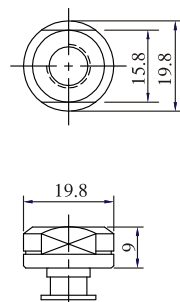

VACUUM PAD SET SCREW

EN-SF-20~30-M5
EN-SB-20-M5
EN-SBL-20-M5
EN-SBM-35-M5

EN-SF-20~30-M5W
EN-SB-20-M5W
EN-SBL-20-M5W
EN-SBM-35-M5W

EN-SF-20~30-1/8W
EN-SB-20-1/8W
EN-SBL-20-1/8W
EN-SBM-35-1/8W

EN-SF-20~30-1/8M
EN-SB-20-1/8M
EN-SBL-20-1/8M
EN-SBM-35-1/8M

EN-SB-25-1/8W

EN-SB-25-1/8M

EN-SF-40-1/8W
EN-SB-30~40-1/8W
EN-SBL-30~40-1/8W

EN-SF-40-1/8M
EN-SB-30~40-1/8M
EN-SBL-30~40-1/8M

EN-SF-50-1/8W
EN-SB-50-1/8W

EN-SF-50-1/8M
EN-SB-50-1/8M

EN-SF-50-1/4W
EN-SB-50-1/4W

EN-SF-50-1/4M
EN-SB-50-1/4M

VACUUM PAD SET SCREW

EN-PS-3B-M4
EN-PS-4B-M4
EN-PSL-3.5B-M4

EN-PS-2~18-M4
EN-SF-8~15-M4

EN-SF-8~15-M5W
EN-PS-2~18-M5W

EN-PS-3B-M3
EN-PS-4B-M3
EN-PSL-3.5B-M3

EN-PS-3B-M5
EN-PS-4B-M5