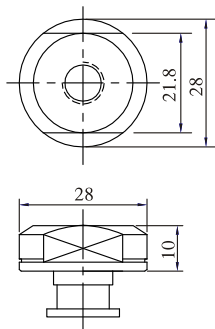

VACUUM PAD SET SCREW

EN-SF-20~30-M5
EN-SB-20-M5
EN-SBL-20-M5
EN-SBM-35-M5

EN-SF-20~30-M5W
EN-SB-20-M5W
EN-SBL-20-M5W
EN-SBM-35-M5W

EN-SF-20~30-1/8W
EN-SB-20-1/8W
EN-SBL-20-1/8W
EN-SBM-35-1/8W

EN-SF-20~30-1/8M
EN-SB-20-1/8M
EN-SBL-20-1/8M
EN-SBM-35-1/8M

EN-SB-25-1/8W

EN-SB-25-1/8M

EN-SF-40-1/8W
EN-SB-30~40-1/8W
EN-SBL-30~40-1/8W

EN-SF-40-1/8M
EN-SB-30~40-1/8M
EN-SBL-30~40-1/8M

EN-SF-50-1/8W
EN-SB-50-1/8W

EN-SF-50-1/8M
EN-SB-50-1/8M

EN-SF-50-1/4W
EN-SB-50-1/4W

EN-SF-50-1/4M
EN-SB-50-1/4M

VACUUM PAD SET SCREW

EN-PS-3B-M4
EN-PS-4B-M4
EN-PSL-3.5B-M4

EN-PS-2~18-M4
EN-SF-8~15-M4

EN-SF-8~15-M5W
EN-PS-2~18-M5W

EN-PS-3B-M3
EN-PS-4B-M3
EN-PSL-3.5B-M3

EN-PS-3B-M5
EN-PS-4B-M5