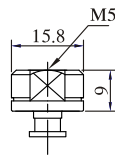

VACUUM PAD SET SCREW

EN-SF-20~30-M5
EN-SB-20-M5
EN-SBL-20-M5
EN-SBM-35-M5

EN-SF-20~30-M5W
EN-SB-20-M5W
EN-SBL-20-M5W
EN-SBM-35-M5W

EN-SF-20~30-1/8W
EN-SB-20-1/8W
EN-SBL-20-1/8W
EN-SBM-35-1/8W

EN-SF-20~30-1/8M
EN-SB-20-1/8M
EN-SBL-20-1/8M
EN-SBM-35-1/8M