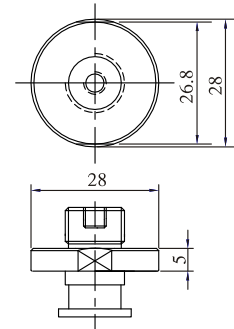

VACUUM PAD SET SCREW

EN-SF-20~30-M5
EN-SB-20-M5
EN-SBL-20-M5
EN-SBM-35-M5

EN-SF-20~30-M5W
EN-SB-20-M5W
EN-SBL-20-M5W
EN-SBM-35-M5W

EN-SF-20~30-1/8W
EN-SB-20-1/8W
EN-SBL-20-1/8W
EN-SBM-35-1/8W

EN-SF-20~30-1/8M
EN-SB-20-1/8M
EN-SBL-20-1/8M
EN-SBM-35-1/8M

EN-SB-25-1/8W

EN-SB-25-1/8M

EN-SF-40-1/8W
EN-SB-30~40-1/8W
EN-SBL-30~40-1/8W

EN-SF-40-1/8M
EN-SB-30~40-1/8M
EN-SBL-30~40-1/8M

EN-SF-50-1/8W
EN-SB-50-1/8W

EN-SF-50-1/8M
EN-SB-50-1/8M

EN-SF-50-1/4W
EN-SB-50-1/4W

EN-SF-50-1/4M
EN-SB-50-1/4M

VACUUM PAD SET SCREW

EN-PS-3B-M4
EN-PS-4B-M4
EN-PSL-3.5B-M4

EN-PS-2~18-M4
EN-SF-8~15-M4

EN-SF-8~15-M5W
EN-PS-2~18-M5W

EN-PS-3B-M3
EN-PS-4B-M3
EN-PSL-3.5B-M3

EN-PS-3B-M5
EN-PS-4B-M5