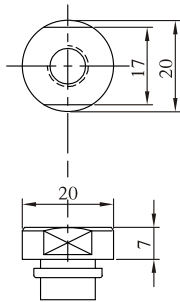

VACUUM PAD SET SCREW

EN-SF-20~30-M5
EN-SB-20-M5
EN-SBL-20-M5
EN-SBM-35-M5

EN-SF-20~30-M5W
EN-SB-20-M5W
EN-SBL-20-M5W
EN-SBM-35-M5W

EN-SF-20~30-1/8W
EN-SB-20-1/8W
EN-SBL-20-1/8W
EN-SBM-35-1/8W

EN-SF-20~30-1/8M
EN-SB-20-1/8M
EN-SBL-20-1/8M
EN-SBM-35-1/8M

EN-SB-25-1/8W

EN-SB-25-1/8M

EN-SF-40-1/8W
EN-SB-30~40-1/8W
EN-SBL-30~40-1/8W

EN-SF-40-1/8M
EN-SB-30~40-1/8M
EN-SBL-30~40-1/8M

EN-SF-50-1/8W
EN-SB-50-1/8W

EN-SF-50-1/8M
EN-SB-50-1/8M

EN-SF-50-1/4W
EN-SB-50-1/4W

EN-SF-50-1/4M
EN-SB-50-1/4M

VACUUM PAD SET SCREW

EN-PS-3B-M4
EN-PS-4B-M4
EN-PSL-3.5B-M4

EN-PS-2~18-M4
EN-SF-8~15-M4

EN-SF-8~15-M5W
EN-PS-2~18-M5W

EN-PS-3B-M3
EN-PS-4B-M3
EN-PSL-3.5B-M3

EN-PS-3B-M5
EN-PS-4B-M5