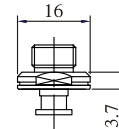

VACUUM PAD SET SCREW

EN-SF-20~30-M5
EN-SB-20-M5
EN-SBL-20-M5
EN-SBM-35-M5

EN-SF-20~30-M5W
EN-SB-20-M5W
EN-SBL-20-M5W
EN-SBM-35-M5W

EN-SF-20~30-1/8W
EN-SB-20-1/8W
EN-SBL-20-1/8W
EN-SBM-35-1/8W

EN-SF-20~30-1/8M
EN-SB-20-1/8M
EN-SBL-20-1/8M
EN-SBM-35-1/8M