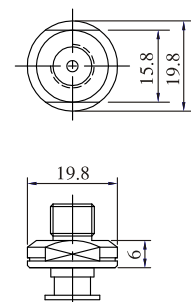

VACUUM PAD SET SCREW

EN-SF-20~30-M5
EN-SB-20-M5
EN-SBL-20-M5
EN-SBM-35-M5

EN-SF-20~30-M5W
EN-SB-20-M5W
EN-SBL-20-M5W
EN-SBM-35-M5W

EN-SF-20~30-1/8W
EN-SB-20-1/8W
EN-SBL-20-1/8W
EN-SBM-35-1/8W

EN-SF-20~30-1/8M
EN-SB-20-1/8M
EN-SBL-20-1/8M
EN-SBM-35-1/8M

EN-SB-25-1/8W

EN-SB-25-1/8M

EN-SF-40-1/8W
EN-SB-30~40-1/8W
EN-SBL-30~40-1/8W

EN-SF-40-1/8M
EN-SB-30~40-1/8M
EN-SBL-30~40-1/8M

EN-SF-50-1/8W
EN-SB-50-1/8W

EN-SF-50-1/8M
EN-SB-50-1/8M

EN-SF-50-1/4W
EN-SB-50-1/4W

EN-SF-50-1/4M
EN-SB-50-1/4M

VACUUM PAD SET SCREW

EN-PS-3B-M4
EN-PS-4B-M4
EN-PSL-3.5B-M4

EN-PS-2~18-M4
EN-SF-8~15-M4

EN-SF-8~15-M5W
EN-PS-2~18-M5W

EN-PS-3B-M3
EN-PS-4B-M3
EN-PSL-3.5B-M3

EN-PS-3B-M5
EN-PS-4B-M5