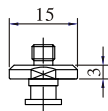

VACUUM PAD SET SCREW

EN-SF-20~30-M5
EN-SB-20-M5
EN-SBL-20-M5
EN-SBM-35-M5

EN-SF-20~30-M5W
EN-SB-20-M5W
EN-SBL-20-M5W
EN-SBM-35-M5W

EN-SF-20~30-1/8W
EN-SB-20-1/8W
EN-SBL-20-1/8W
EN-SBM-35-1/8W

EN-SF-20~30-1/8M
EN-SB-20-1/8M
EN-SBL-20-1/8M
EN-SBM-35-1/8M