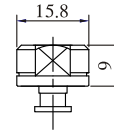

VACUUM PAD SET SCREW

EN-SF-20~30-M5
EN-SB-20-M5
EN-SBL-20-M5
EN-SBM-35-M5

EN-SF-20~30-M5W
EN-SB-20-M5W
EN-SBL-20-M5W
EN-SBM-35-M5W

EN-SF-20~30-1/8W
EN-SB-20-1/8W
EN-SBL-20-1/8W
EN-SBM-35-1/8W

EN-SF-20~30-1/8M
EN-SB-20-1/8M
EN-SBL-20-1/8M
EN-SBM-35-1/8M

EN-SB-25-1/8W

EN-SB-25-1/8M

EN-SF-40-1/8W
EN-SB-30~40-1/8W
EN-SBL-30~40-1/8W

EN-SF-40-1/8M
EN-SB-30~40-1/8M
EN-SBL-30~40-1/8M

EN-SF-50-1/8W
EN-SB-50-1/8W

EN-SF-50-1/8M
EN-SB-50-1/8M

EN-SF-50-1/4W
EN-SB-50-1/4W