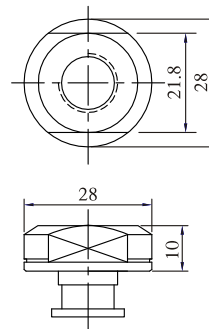

VACUUM PAD SET SCREW

EN-SF-20~30-M5
EN-SB-20-M5
EN-SBL-20-M5
EN-SBM-35-M5

EN-SF-20~30-M5W
EN-SB-20-M5W
EN-SBL-20-M5W
EN-SBM-35-M5W

EN-SF-20~30-1/8W
EN-SB-20-1/8W
EN-SBL-20-1/8W
EN-SBM-35-1/8W

EN-SF-20~30-1/8M
EN-SB-20-1/8M
EN-SBL-20-1/8M
EN-SBM-35-1/8M

EN-SB-25-1/8W

EN-SB-25-1/8M

EN-SF-40-1/8W
EN-SB-30~40-1/8W
EN-SBL-30~40-1/8W

EN-SF-40-1/8M
EN-SB-30~40-1/8M
EN-SBL-30~40-1/8M

EN-SF-50-1/8W
EN-SB-50-1/8W

EN-SF-50-1/8M
EN-SB-50-1/8M

EN-SF-50-1/4W
EN-SB-50-1/4W

EN-SF-50-1/4M
EN-SB-50-1/4M

VACUUM PAD SET SCREW

EN-PS-3B-M4
EN-PS-4B-M4
EN-PSL-3.5B-M4

EN-PS-2~18-M4
EN-SF-8~15-M4

EN-SF-8~15-M5W
EN-PS-2~18-M5W

EN-PS-3B-M3
EN-PS-4B-M3
EN-PSL-3.5B-M3

EN-PS-3B-M5
EN-PS-4B-M5