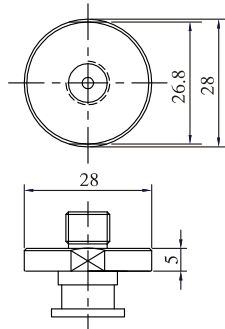

VACUUM PAD SET SCREW

EN-SF-20~30-M5
EN-SB-20-M5
EN-SBL-20-M5
EN-SBM-35-M5

EN-SF-20~30-M5W
EN-SB-20-M5W
EN-SBL-20-M5W
EN-SBM-35-M5W

EN-SF-20~30-1/8W
EN-SB-20-1/8W
EN-SBL-20-1/8W
EN-SBM-35-1/8W

EN-SF-20~30-1/8M
EN-SB-20-1/8M
EN-SBL-20-1/8M
EN-SBM-35-1/8M

EN-SB-25-1/8W

EN-SB-25-1/8M

EN-SF-40-1/8W
EN-SB-30~40-1/8W
EN-SBL-30~40-1/8W

EN-SF-40-1/8M
EN-SB-30~40-1/8M
EN-SBL-30~40-1/8M

EN-SF-50-1/8W
EN-SB-50-1/8W

EN-SF-50-1/8M
EN-SB-50-1/8M

EN-SF-50-1/4W
EN-SB-50-1/4W

EN-SF-50-1/4M
EN-SB-50-1/4M

VACUUM PAD SET SCREW

EN-PS-3B-M4
EN-PS-4B-M4
EN-PSL-3.5B-M4

EN-PS-2~18-M4
EN-SF-8~15-M4

EN-SF-8~15-M5W
EN-PS-2~18-M5W

EN-PS-3B-M3
EN-PS-4B-M3
EN-PSL-3.5B-M3

EN-PS-3B-M5
EN-PS-4B-M5