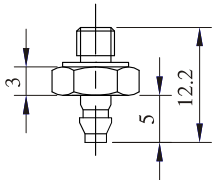

VACUUM PAD SET SCREW

EN-SF-20~30-M5
EN-SB-20-M5
EN-SBL-20-M5
EN-SBM-35-M5

EN-SF-20~30-M5W
EN-SB-20-M5W
EN-SBL-20-M5W
EN-SBM-35-M5W

EN-SF-20~30-1/8W
EN-SB-20-1/8W
EN-SBL-20-1/8W
EN-SBM-35-1/8W

EN-SF-20~30-1/8M
EN-SB-20-1/8M
EN-SBL-20-1/8M
EN-SBM-35-1/8M

EN-SB-25-1/8W

EN-SB-25-1/8M

EN-SF-40-1/8W
EN-SB-30~40-1/8W
EN-SBL-30~40-1/8W

EN-SF-40-1/8M
EN-SB-30~40-1/8M
EN-SBL-30~40-1/8M

EN-SF-50-1/8W
EN-SB-50-1/8W

EN-SF-50-1/8M
EN-SB-50-1/8M

EN-SF-50-1/4W
EN-SB-50-1/4W

EN-SF-50-1/4M
EN-SB-50-1/4M

VACUUM PAD SET SCREW

EN-PS-3B-M4
EN-PS-4B-M4
EN-PSL-3.5B-M4

EN-PS-2~18-M4
EN-SF-8~15-M4

EN-SF-8~15-M5W
EN-PS-2~18-M5W

EN-PS-3B-M3
EN-PS-4B-M3
EN-PSL-3.5B-M3

EN-PS-3B-M5
EN-PS-4B-M5