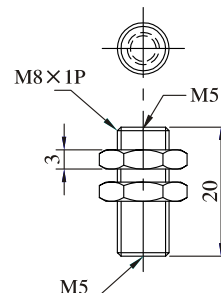

# VACUUM PAD ACCESSORY

PF-M-M5/M6

PF-W-M5

PF-W-M6

NM10-1/4"

NM10-M12

NM10-1/8W / A12 B14  
NM10-1/4W / A14 B17  
NM10-3/8W / A15 B20

연결대(연장용)로 사용

6.8-14 SUS

6.8-20 SUS

6.8-30 SUS

M8-M5-20L

M8-M5-30L

PW5~8-M5

BM-06M5L

BLT-M5