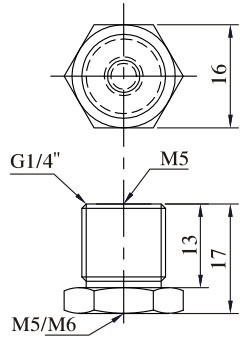

# VACUUM PAD ACCESSORY

PF-M-M5/M6

PF-W-M5

PF-W-M6

NM10-1/4"

NM10-M12

NM10-1/8W / A12 B14  
NM10-1/4W / A14 B17  
NM10-3/8W / A15 B20

연결대(연장용)로 사용

6.8-14 SUS

6.8-20 SUS

6.8-30 SUS

M8-M5-20L

M8-M5-30L

PW5~8-M5

BM-06M5L

BLT-M5