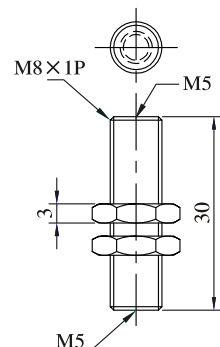

# VACUUM PAD ACCESSORY

PF-M-M5/M6

PF-W-M5

PF-W-M6

NM10-1/4"

NM10-M12

NM10-1/8W / A12 B14  
NM10-1/4W / A14 B17  
NM10-3/8W / A15 B20

연결대(연장용)로 사용

6.8-14 SUS

6.8-20 SUS

6.8-30 SUS

M8-M5-20L

M8-M5-30L

PW5~8-M5

BM-06M5L

BLT-M5