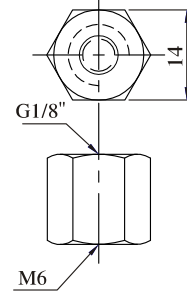

# VACUUM PAD ACCESSORY

PF-M-M5/M6

PF-W-M5

PF-W-M6

NM10-1/4"

NM10-M12

NM10-1/8W / A12 B14  
NM10-1/4W / A14 B17  
NM10-3/8W / A15 B20

연결대(연장용)로 사용

6.8-14 SUS

6.8-20 SUS

6.8-30 SUS

M8-M5-20L

M8-M5-30L

PW5~8-M5

BM-06M5L

BLT-M5