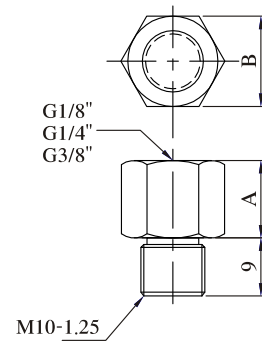

# VACUUM PAD ACCESSORY

PF-M-M5/M6

PF-W-M5

PF-W-M6

NM10-1/4"

NM10-M12

NM10-1/8W / A12 B14  
NM10-1/4W / A14 B17  
NM10-3/8W / A15 B20

연결대(연장용)로 사용

6.8-14 SUS

6.8-20 SUS

6.8-30 SUS

M8-M5-20L

M8-M5-30L

PW5~8-M5

BM-06M5L

BLT-M5