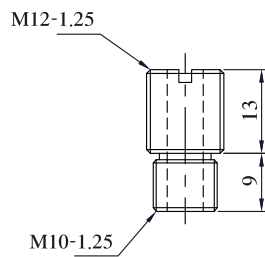

# VACUUM PAD ACCESSORY

PF-M-M5/M6

PF-W-M5

PF-W-M6

NM10-1/4"

NM10-M12

NM10-1/8W / A12 B14  
NM10-1/4W / A14 B17  
NM10-3/8W / A15 B20

연결대(연장용)로 사용

6.8-14 SUS

6.8-20 SUS

6.8-30 SUS

M8-M5-20L

M8-M5-30L

PW5~8-M5

BM-06M5L

BLT-M5