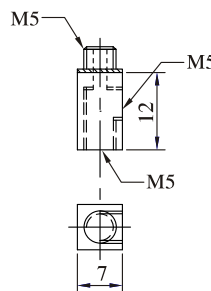

# VACUUM PAD ACCESSORY

PF-M-M5/M6

PF-W-M5

PF-W-M6

NM10-1/4"

NM10-M12

NM10-1/8W / A12 B14  
NM10-1/4W / A14 B17  
NM10-3/8W / A15 B20

연결대(연장용)로 사용

6.8-14 SUS

6.8-20 SUS

6.8-30 SUS

M8-M5-20L

M8-M5-30L

PW5~8-M5

BM-06M5L

BLT-M5