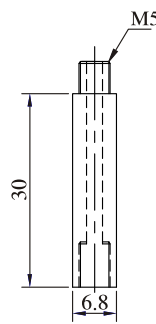

# VACUUM PAD ACCESSORY

PF-M-M5/M6

PF-W-M5

PF-W-M6

NM10-1/4"

NM10-M12

NM10-1/8W / A12 B14  
NM10-1/4W / A14 B17  
NM10-3/8W / A15 B20

연결대(연장용)로 사용

6.8-14 SUS

6.8-20 SUS

6.8-30 SUS

M8-M5-20L

M8-M5-30L

PW5~8-M5

BM-06M5L

BLT-M5