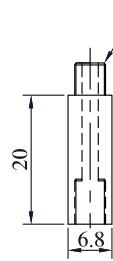

# VACUUM PAD ACCESSORY

PF-M-M5/M6

PF-W-M5

PF-W-M6

NM10-1/4"

NM10-M12

NM10-1/8W / A12 B14  
NM10-1/4W / A14 B17  
NM10-3/8W / A15 B20

연결대(연장용)로 사용

6.8-14 SUS

6.8-20 SUS

6.8-30 SUS

M8-M5-20L

M8-M5-30L

PW5~8-M5

BM-06M5L

BLT-M5