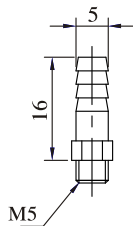

# VACUUM PAD ACCESSORY

PF-M-M5/M6

PF-W-M5

PF-W-M6

NM10-1/4"

NM10-M12

NM10-1/8W / A12 B14  
NM10-1/4W / A14 B17  
NM10-3/8W / A15 B20

연결대(연장용)로 사용

6.8-14 SUS

6.8-20 SUS

6.8-30 SUS

M8-M5-20L

M8-M5-30L

PW5~8-M5

BM-06M5L

BLT-M5