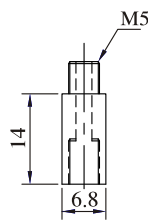

# VACUUM PAD ACCESSORY

PF-M-M5/M6

PF-W-M5

PF-W-M6

NM10-1/4"

NM10-M12

NM10-1/8W / A12 B14  
NM10-1/4W / A14 B17  
NM10-3/8W / A15 B20

연결대(연장용)로 사용

6.8-14 SUS

6.8-20 SUS

6.8-30 SUS

M8-M5-20L

M8-M5-30L

PW5~8-M5

BM-06M5L

BLT-M5