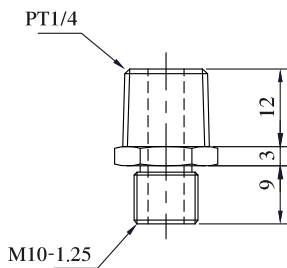

# VACUUM PAD ACCESSORY

PF-M-M5/M6

PF-W-M5

PF-W-M6

NM10-1/4"

NM10-M12

NM10-1/8W / A12 B14  
NM10-1/4W / A14 B17  
NM10-3/8W / A15 B20

연결대(연장용)로 사용

6.8-14 SUS

6.8-20 SUS

6.8-30 SUS

M8-M5-20L

M8-M5-30L

PW5~8-M5

BM-06M5L

BLT-M5