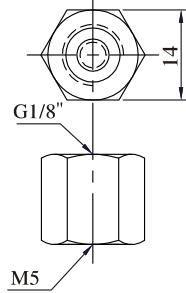

# VACUUM PAD ACCESSORY

PF-M-M5/M6

PF-W-M5

PF-W-M6

NM10-1/4"

NM10-M12

NM10-1/8W / A12 B14  
NM10-1/4W / A14 B17  
NM10-3/8W / A15 B20

연결대(연장용)로 사용

6.8-14 SUS

6.8-20 SUS

6.8-30 SUS

M8-M5-20L

M8-M5-30L

PW5~8-M5

BM-06M5L

BLT-M5